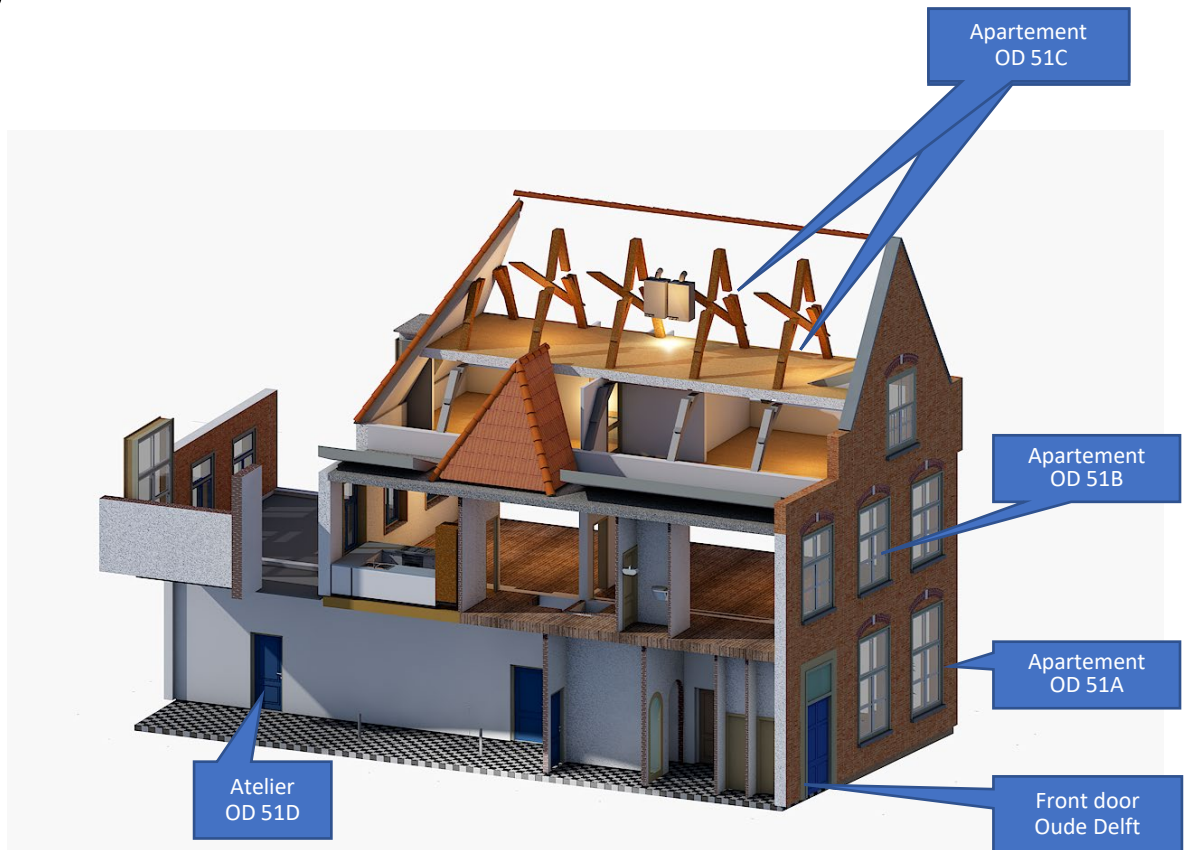

# Oude Delft 51B

Mezzanine floor apartment of  
building Oude Delft 51, 2611 BC Delft

Loft apartment with large terrace

# Oude Delft 51B

Partly furnished loft apartment with terrace

This apartment is located on the first floor of the Oude Delft 51 building. It is a spaciouly furnished loft with a large terrace with a total area of 102 m2.

# Layout Oude Delft 51

Oude Delft 51B bestaat uit de 1<sup>e</sup> verdieping van pand Oude Delft 51.

- A part of the basement is available as storage space.
- There is room for 2 bicycles in the storage room on the ground floor.

## OD51 B: 1e Verdieping

The Oude Delft 51B apartment consists of:

- The front room with a view on the Oude Delft
- The back room with access to the terrace
- A bathroom with sink, shower and toilet, washing machine and dryer
- A kitchen with L-shaped worktop, fridge-freezer, gas hob, oven, microwave and dishwasher
- Terrace with a view over historic Delft