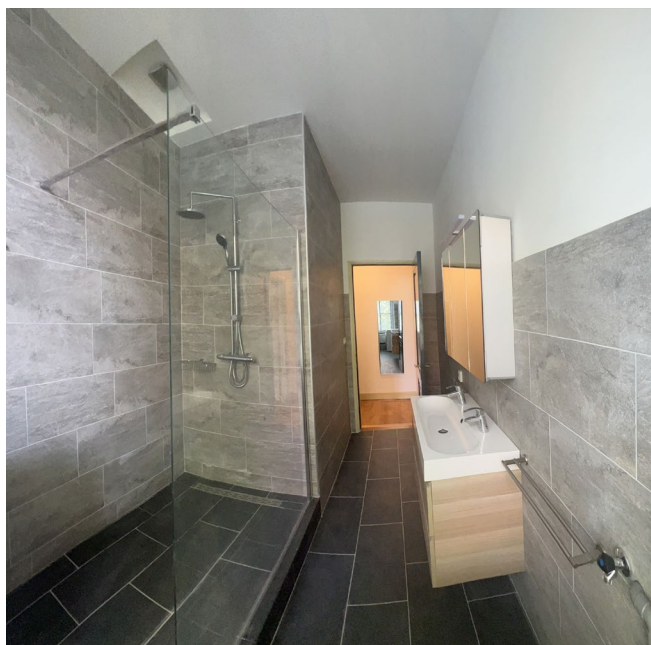

## OD51 B: 1e Verdieping

The Oude Delft 51B apartment consists of:

- The front room with a view on the Oude Delft
- The back room with access to the terrace
- A bathroom with sink, shower and toilet, washing machine and dryer
- A kitchen with L-shaped worktop, fridge-freezer, gas hob, oven, microwave and dishwasher
- Terrace with a view over historic Delft

# The front room of Oude Delft 51B

The front room has a medieval appearance with beams, 'children's' beams and an antique floor. The large windows provide a beautiful view on the Oude Delft.

# The back room of Oude Delft 51B

Just like the front room, the back room has a medieval appearance with beams, children's beams and an antique floor. A double door gives access to the large terrace. The antique mantelpiece with Delft Blue tiles accentuates the historic character of the room.

# Bathroom and toilet van Oude Delft 51B

Access to the bathroom and toilet is from the front room via the hallway of the apartment. Washing machine and dryer, sink, very spacious shower complete the bathroom. The toilet is a separate room.