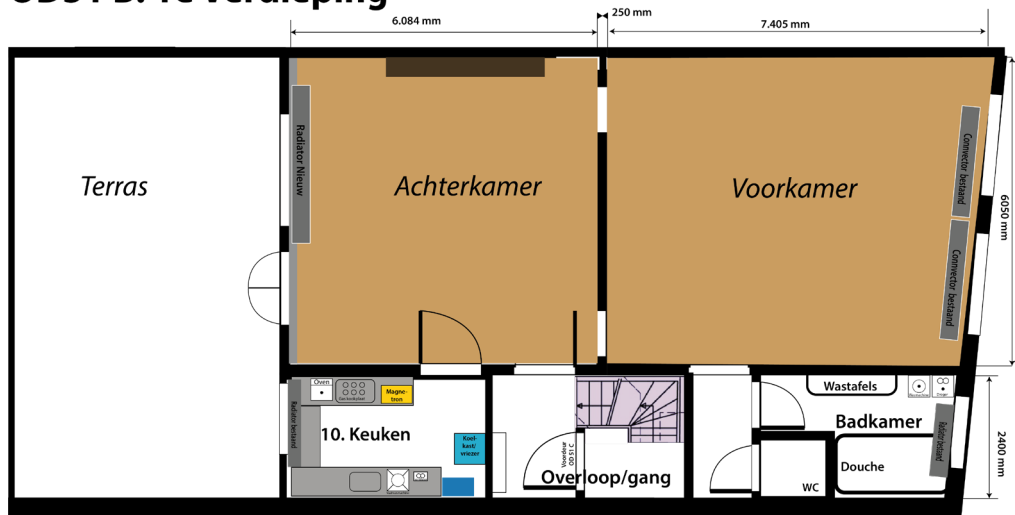

# Layout Oude Delft 51

Oude Delft 51B bestaat uit de 1<sup>e</sup> verdieping van pand Oude Delft 51.

- A part of the basement is available as storage space.
- There is room for 2 bicycles in the storage room on the ground floor.

# Lay out Oude Delft 51B

## OD51 B: 1e Verdieping

The Oude Delft 51B apartment consists of:

- The front room with a view on the Oude Delft
- The back room with access to the terrace
- A bathroom with sink, shower and toilet, washing machine and dryer
- A kitchen with L-shaped worktop, fridge-freezer, gas hob, oven, microwave and dishwasher
- Terrace with a view over historic Delft