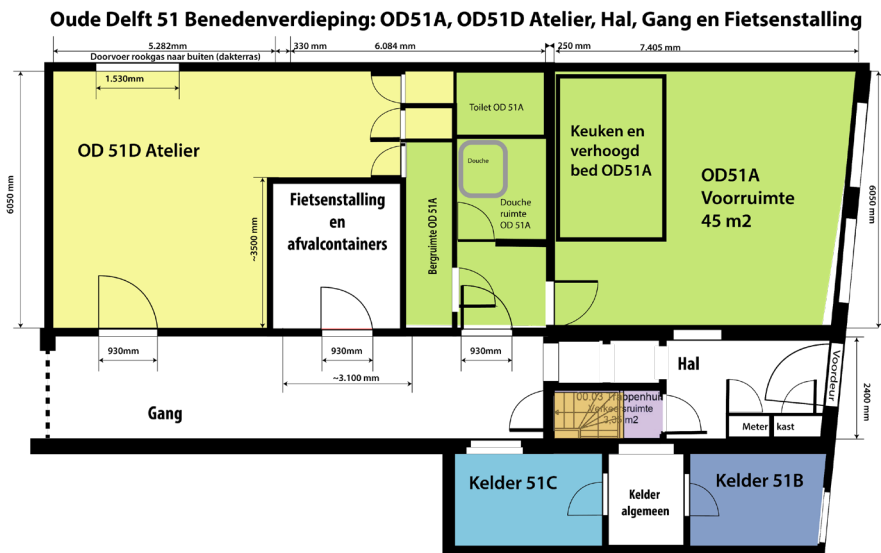

# Oude Delft 51B

Mezzanine floor apartment of  
building Oude Delft 51, 2611 BC Delft

Loft apartment with large terrace

# Oude Delft 51B

Partly furnished loft apartment with terrace

This apartment is located on the first floor of the Oude Delft 51 building. It is a spaciouly furnished loft with a large terrace with a total area of 102 m2.

# Layout Oude Delft 51

Oude Delft 51B bestaat uit de 1<sup>e</sup> verdieping van pand Oude Delft 51.

- A part of the basement is available as storage space.
- There is room for 2 bicycles in the storage room on the ground floor.

## OD51 B: 1e Verdieping

The Oude Delft 51B apartment consists of:

- The front room with a view on the Oude Delft
- The back room with access to the terrace
- A bathroom with sink, shower and toilet, washing machine and dryer
- A kitchen with L-shaped worktop, fridge-freezer, gas hob, oven, microwave and dishwasher
- Terrace with a view over historic Delft