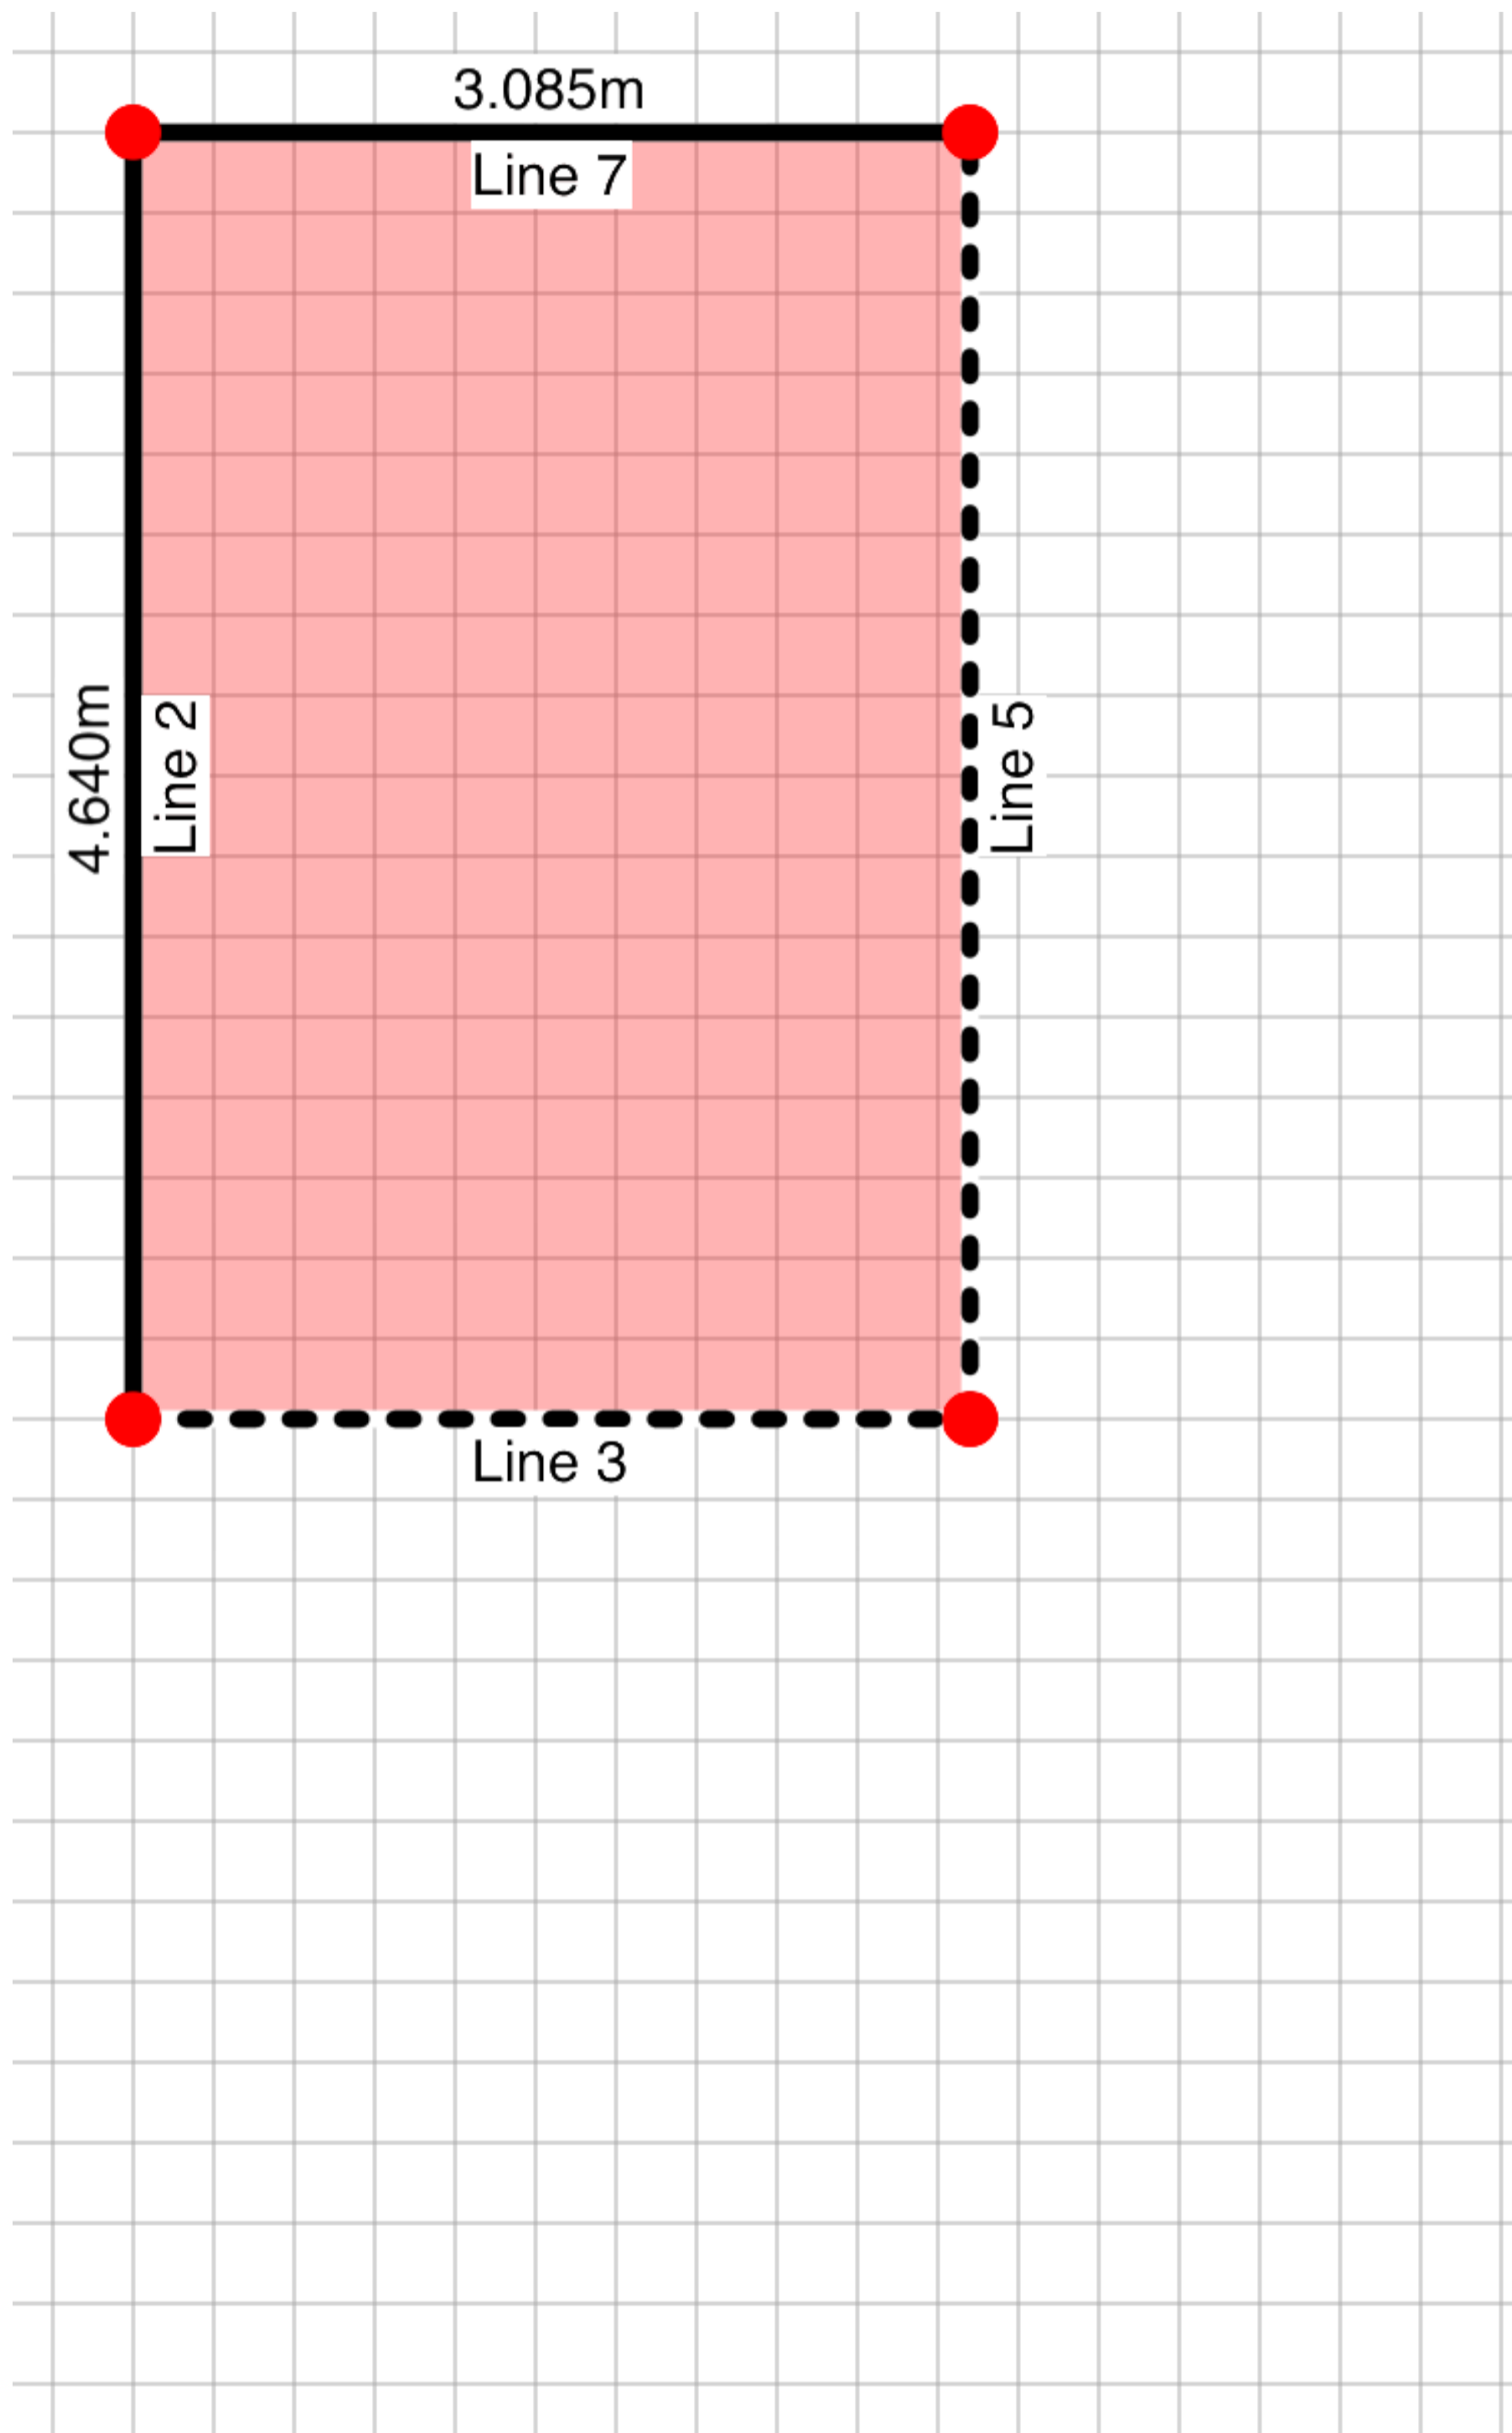

volksplein
Maastricht, Limburg
19-05-17 15:04

- when it has to be right

volksplein

Length	Inclination	Name	Description
4.640m	0.00°	Line 2	
0.000m	0.00°	Line 3	
0.000m	0.00°	Line 5	
3.085m	0.00°	Line 7	