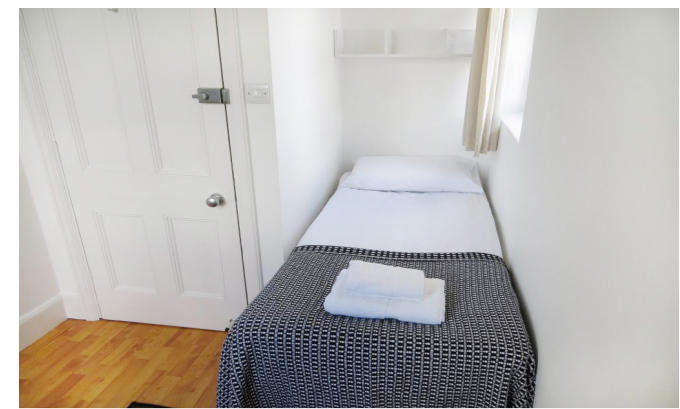

INTERLET

FULHAM PALACE ROAD, FULHAM, W6  
£325 PW

ALL BILLS INCLUDED – A modern single studio apartment set on the first floor of a charming period property in Hammersmith, London W6. This well-presented studio offers a single bed, a private en-suite tiled bathroom with a power shower and heated towel rail, and a private kitchenette with a microwave, fridge, kettle, and essential cookware. The studio comes fully furnished with laminate wood effect flooring, a flat-screen TV with free digital channels and selected SKY TV, and free fiber optic Wi-Fi. Additional amenities include secure bicycle storage, CCTV, video entry phone, access to a beautifully maintained communal garden, and a spacious shared lounge and reception area. The rent covers electricity, water, central heating, council tax, and Wi-Fi. Ideally located just five minutes walk from Hammersmith Underground Station (Piccadilly, District, Hammersmith & City, and Circle Lines), the property provides excellent transport connections across London. The area is surrounded by shops, restaurants, cafes, and bars, with Fulham, the River Thames, Charing Cross Hospital, and Imperial College nearby. Hammersmith Apollo and the Lyric Theatre are also just a short walk away, offering great lifestyle and entertainment options.[...]