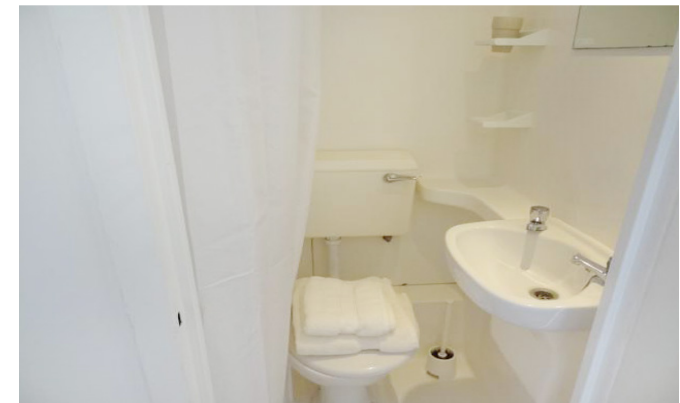

INTERLET

FULHAM PALACE ROAD, FULHAM, W6  
£325 PW

ALL BILLS INCLUDED – A modern single studio apartment set on the first floor of a charming period property in Hammersmith, London W6. This well-presented studio offers a single bed, a private en-suite tiled bathroom with a power shower and heated towel rail, and a private kitchenette with a microwave, fridge, kettle, and essential cookware. The studio comes fully furnished with laminate wood effect flooring, a flat-screen TV with free digital channels and selected SKY TV, and free fiber optic Wi-Fi. Additional amenities include secure bicycle storage, CCTV, video entry phone, access to a beautifully maintained communal garden, and a spacious shared lounge and reception area. The rent covers electricity, water, central heating, council tax, and Wi-Fi. Ideally located just five minutes walk from Hammersmith Underground Station (Piccadilly, District, Hammersmith & City, and Circle Lines), the property provides excellent transport connections across London. The area is surrounded by shops, restaurants, cafes, and bars, with Fulham, the River Thames, Charing Cross Hospital, and Imperial College nearby. Hammersmith Apollo and the Lyric Theatre are also just a short walk away, offering great lifestyle and entertainment options.[...]