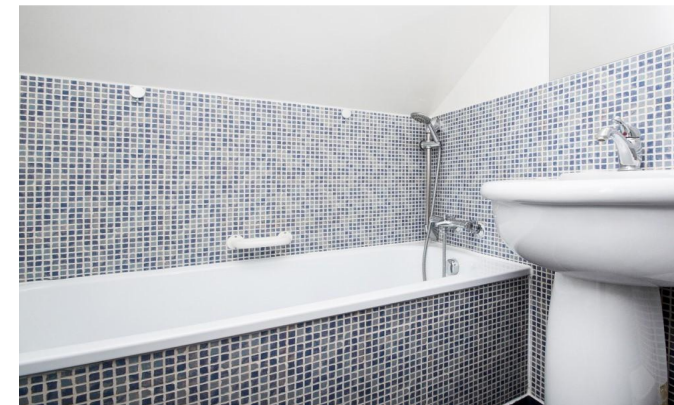

**INTERLET**

FULHAM PALACE ROAD, HAMMERSMITH, LONDON, W6  
£490 PW

ALL BILLS INCLUDED - A modern studio apartment located on the third floor of a beautiful period property in Hammersmith, London W6. The property comprises a comfortable double bed and an en-suite tiled bathroom with a bathtub and heated towel rail. There is a sizeable kitchenette fully fitted with everyday appliances. The studio is offered fully furnished with laminate wood effect flooring and is inclusive of a free digital TV, free selected SKY TV channels, and free fiber optic Wi-Fi. Tenants benefit from secure bicycle storage, CCTV, and video entry phone in the building, as well as access to a communal garden and a spacious communal living area. The rent is inclusive of electricity, water, central heating, and council tax. The property is conveniently located only a short stroll away from Hammersmith Underground Station (Piccadilly, District, Hammersmith & City, and Circle Lines) providing easy access to the rest of London. Fulham, the Thames River, Charing Cross, and Imperial College are also close by. Perfect for students and young professionals![...]